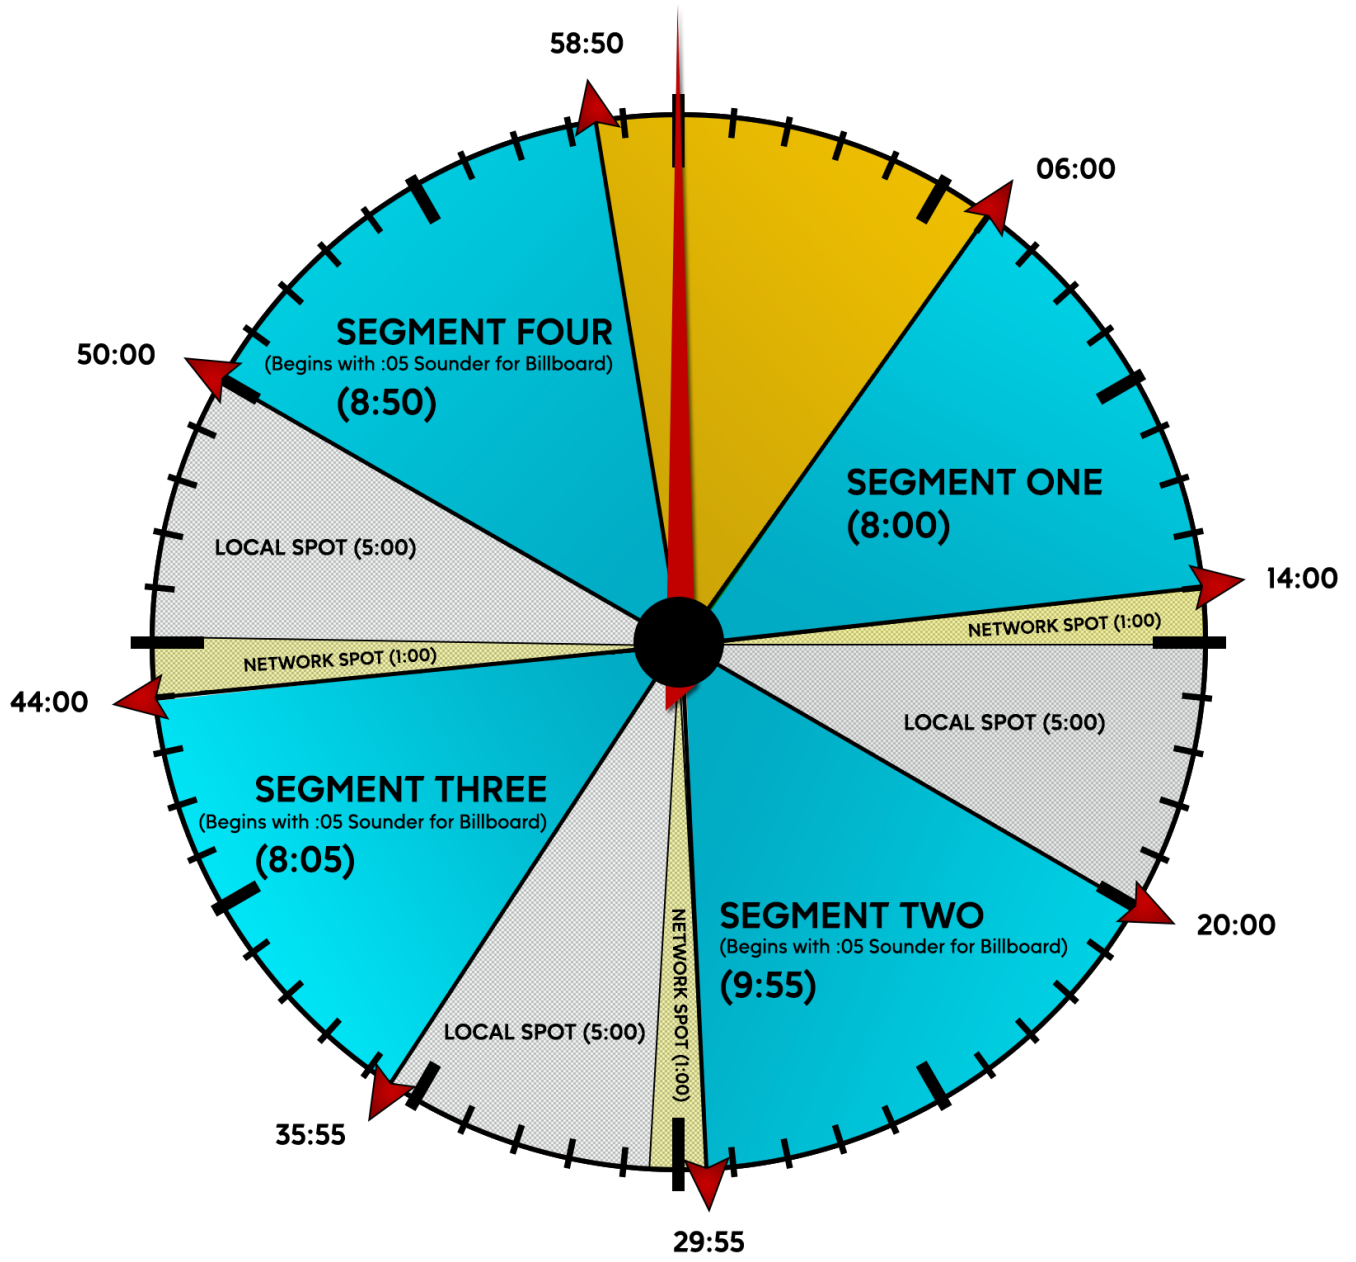

# NEWS RADIO HOLIDAY SPECIALS

First Half	17:55
Second Half	16:55
Total Content	34:50
Break Time	18:00 (3:00 Network Spots + 15:00 Local)
<b>TOTAL TIME</b>	<b>52:50</b>